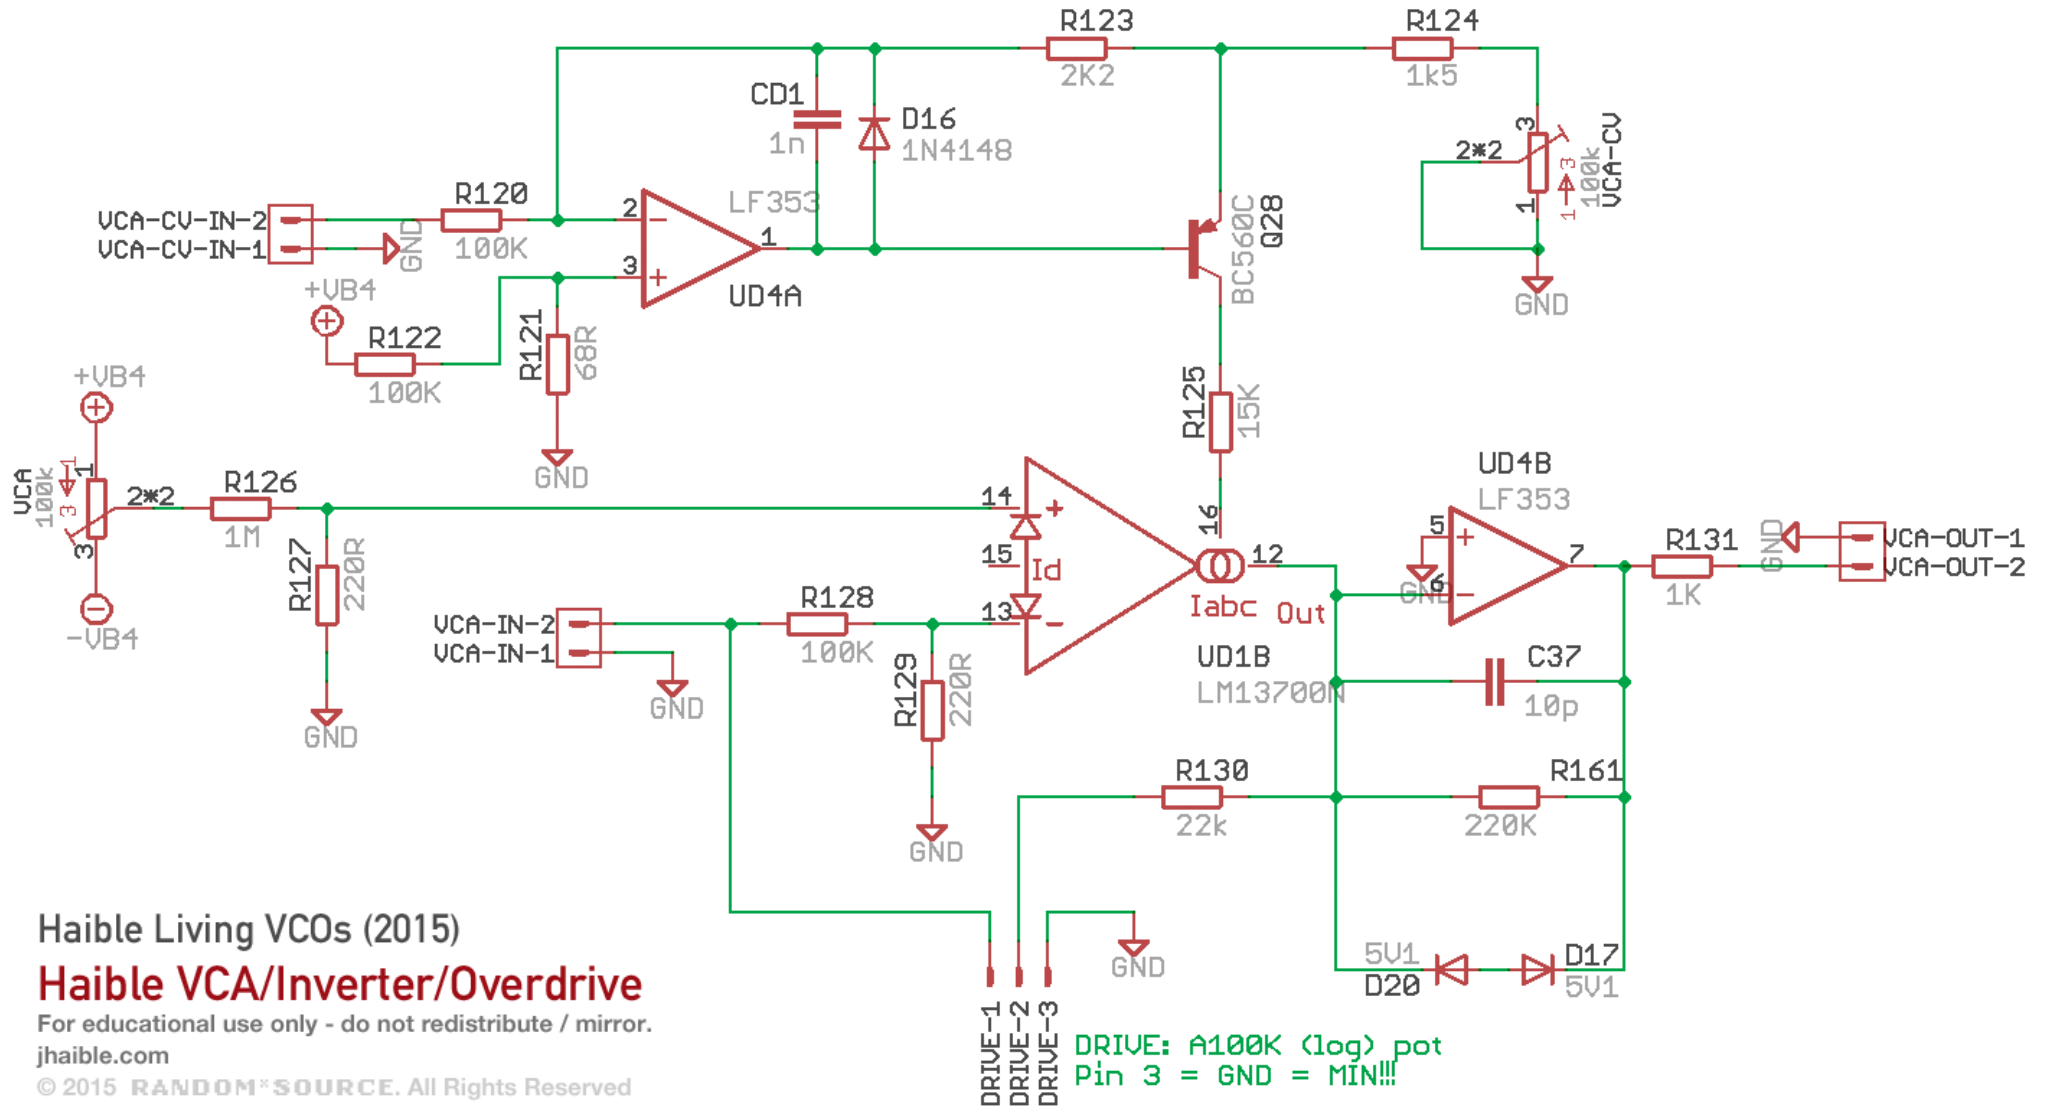

## TRIANGLE shaper by Ray Wilson

For educational use only - do not redistribute / mirror.

© 2015 All Rights Reserved

Haible Living VCOs (2015) [jhaible.com](http://jhaible.com)

## SINE shaper by Thomas Henry

For educational use only - do not redistribute / mirror.

© 2015 All Rights Reserved

Haible Living VCOs (2015)