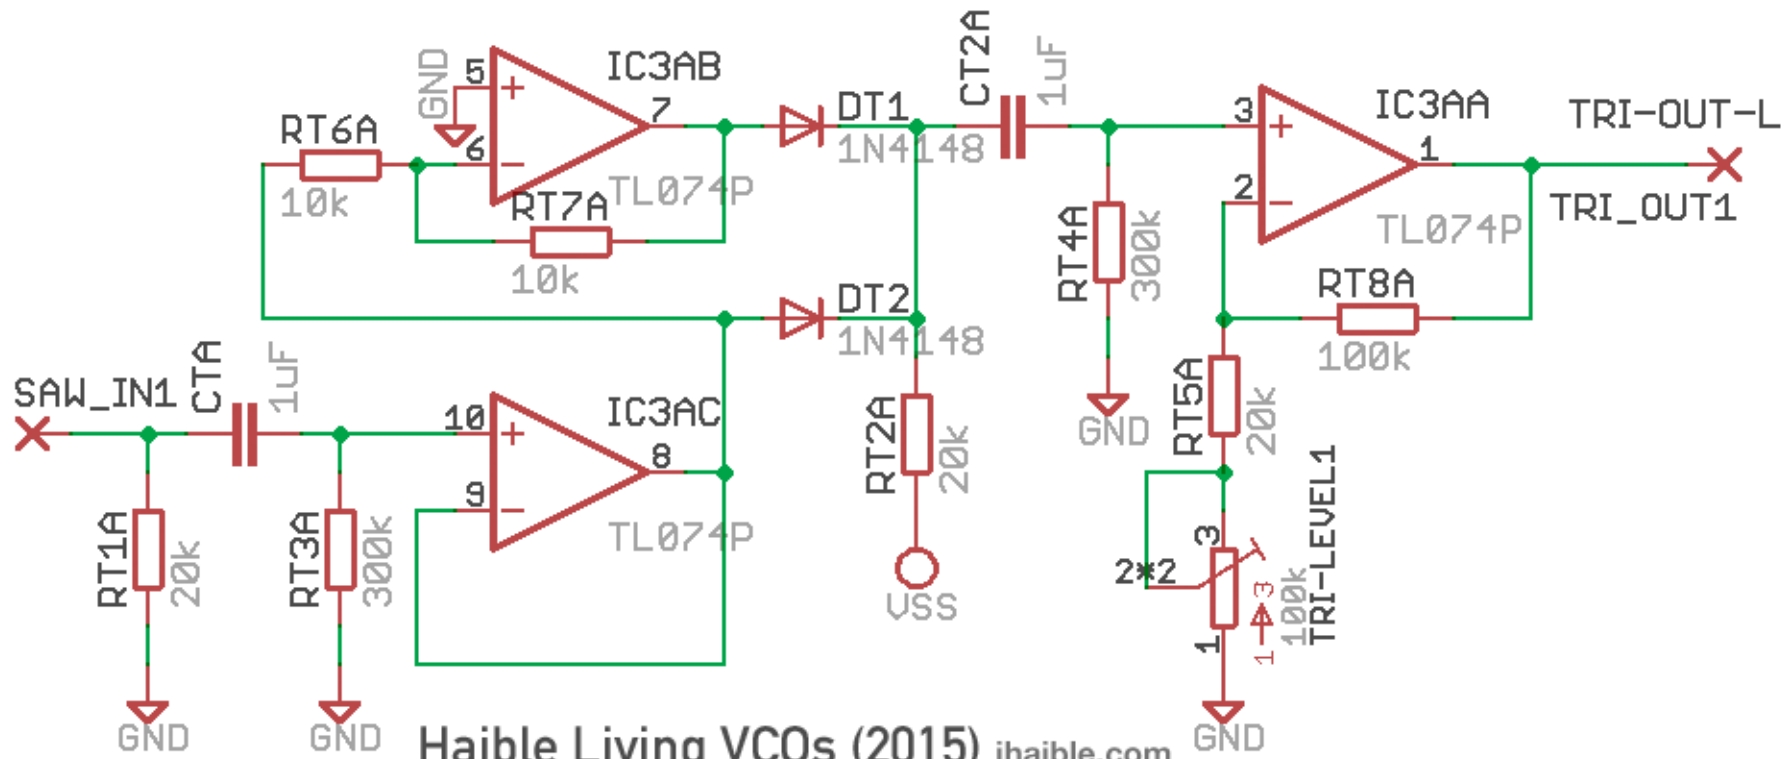

Haible Living VCOs (2015) jhaible.com

TRIANGLE shaper by Ray Wilson

For educational use only - do not redistribute / mirror.

© 2015 All Rights Reserved